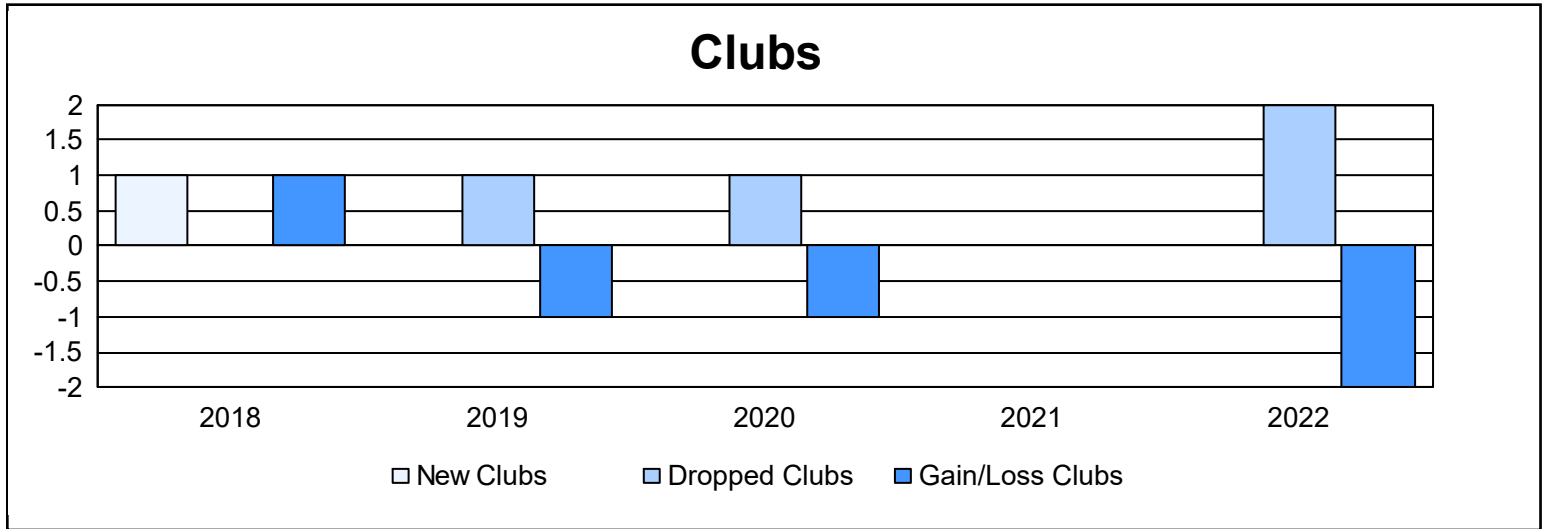

Year	New Clubs	Dropped Clubs	Gain/ Loss Clubs	New Members	Charter Members	Reinstate Members	Transfer Members	Total Member Added	Total Members Dropped	Gain/ Loss Members
2017-2018	1	0	1	84	23	9	3	119	106	13
2018-2019	0	1	-1	84	0	4	2	90	96	-6
2019-2020	0	1	-1	35	1	0	3	39	75	-36
2020-2021	0	0	0	29	2	6	1	38	71	-33
2021-2022	0	2	-2	44	0	0	2	46	95	-49
<b>Average</b>	<b>0</b>	<b>1</b>	<b>-1</b>	<b>55</b>	<b>5</b>	<b>4</b>	<b>2</b>	<b>66</b>	<b>89</b>	<b>-22</b>

### Membership Composition June 2022 Cumulative