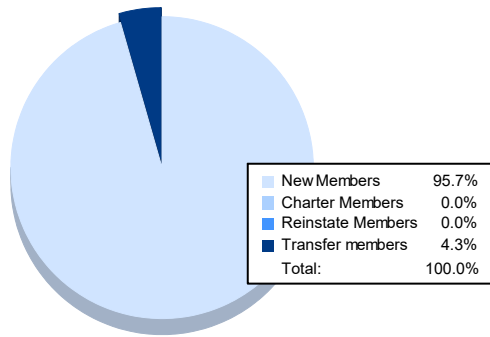

Year	New Clubs	Dropped Clubs	Gain/ Loss Clubs	New Members	Charter Members	Reinstate Members	Transfer Members	Total Member Added	Total Members Dropped	Gain/ Loss Members
2017-2018	1	0	1	84	23	9	3	119	106	13
2018-2019	0	1	-1	84	0	4	2	90	96	-6
2019-2020	0	1	-1	35	1	0	3	39	75	-36
2020-2021	0	0	0	29	2	6	1	38	71	-33
2021-2022	0	2	-2	44	0	0	2	46	95	-49
<b>Average</b>	<b>0</b>	<b>1</b>	<b>-1</b>	<b>55</b>	<b>5</b>	<b>4</b>	<b>2</b>	<b>66</b>	<b>89</b>	<b>-22</b>

### Membership Composition June 2022 Cumulative