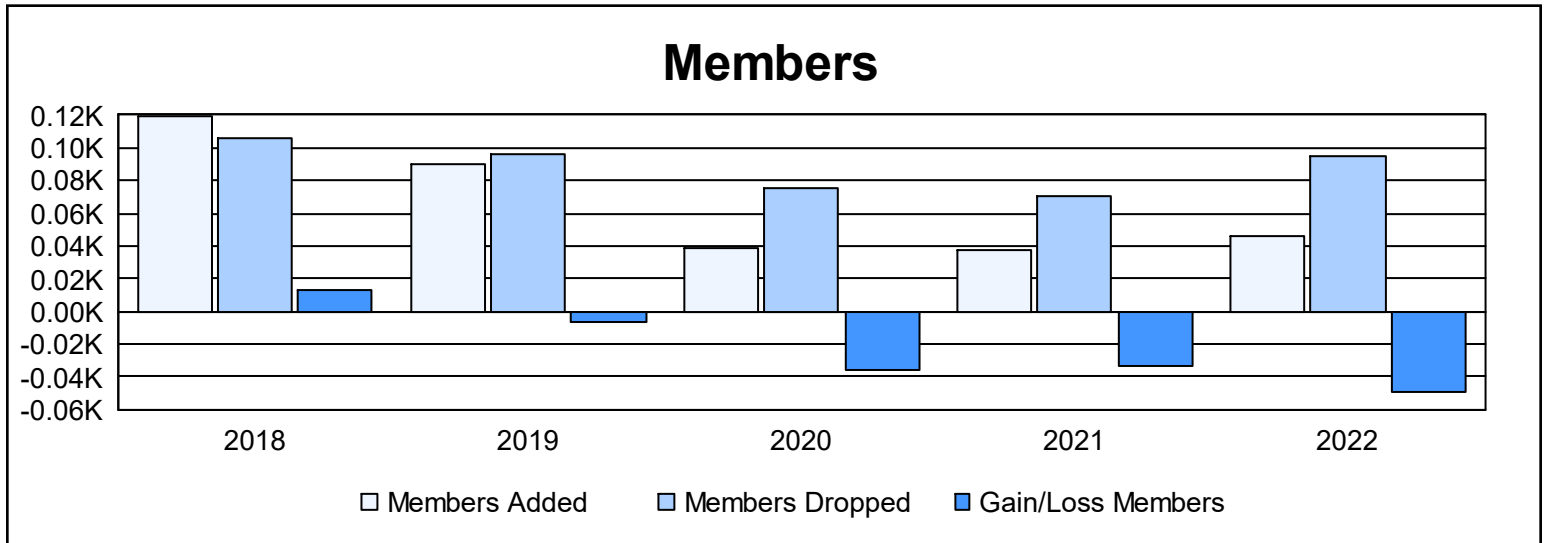

Year	New Clubs	Dropped Clubs	Gain/ Loss Clubs	New Members	Charter Members	Reinstate Members	Transfer Members	Total Member Added	Total Members Dropped	Gain/ Loss Members
2017-2018	1	0	1	84	23	9	3	119	106	13
2018-2019	0	1	-1	84	0	4	2	90	96	-6
2019-2020	0	1	-1	35	1	0	3	39	75	-36
2020-2021	0	0	0	29	2	6	1	38	71	-33
2021-2022	0	2	-2	44	0	0	2	46	95	-49
<b>Average</b>	<b>0</b>	<b>1</b>	<b>-1</b>	<b>55</b>	<b>5</b>	<b>4</b>	<b>2</b>	<b>66</b>	<b>89</b>	<b>-22</b>

### Membership Composition June 2022 Cumulative